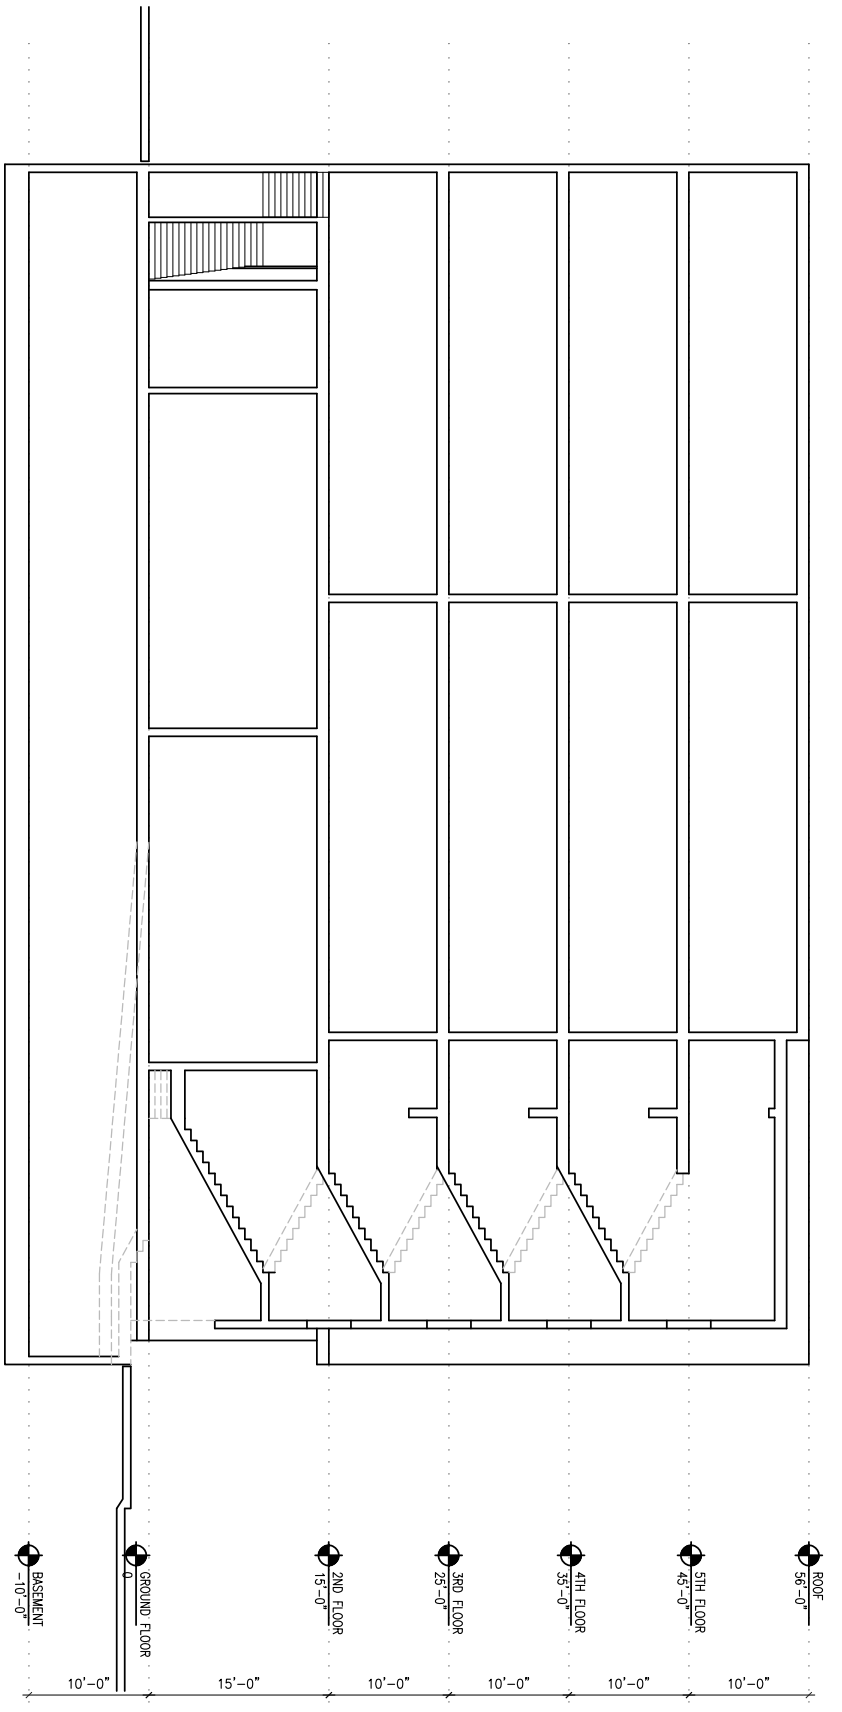

↖ SOUTH - NORTH SECTION 56'
1/16"=1'-0"

LEVY DESIGN PARTNERS INC

90 SOUTH PARK / SAN FRANCISCO / CA 94107 / T/ 415.777.0561 F / 415.777.5117

4550 MISSION STREET

4550 MISSION STREET

BLOCK/LOT: #
SAN FRANCISCO, CA
PROJECT NO. 05-23

SAN FRANCISCO | ARCHITECTURE | OAKLAND

DATE ISSUE

07-10-07 23 UNIT

56' HEIGHT

CONTACT:

SCALE: 1/16"=1'-0"

SHEET: SECTION

A3.3C