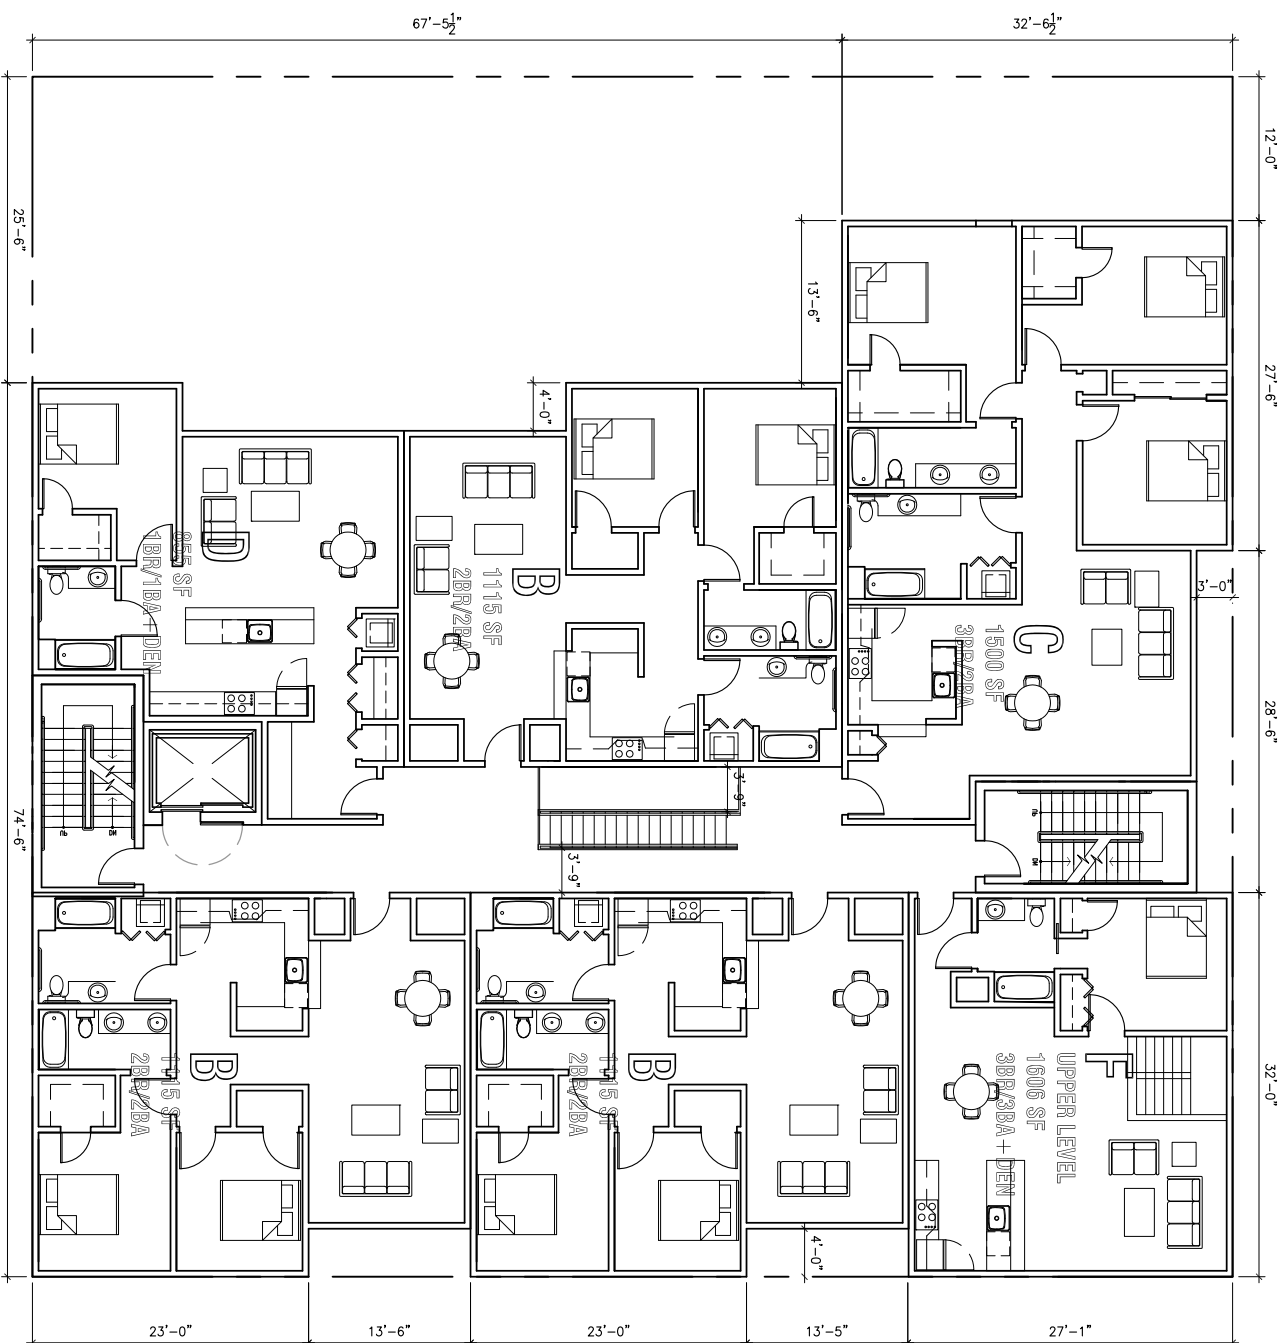

1 FOURTH LEVEL
1/16"=1'-0"

2 FIFTH LEVEL
1/16"=1'-0"

LEVY DESIGN PARTNERS INC
90 SOUTH PARK / SAN FRANCISCO / CA 94107 / T/ 415.777.0561 F / 415.777.5117

4550 MISSION STREET

4550 MISSION STREET

BLOCK/LOT: #
SAN FRANCISCO, CA
PROJECT NO. 05-23

SAN FRANCISCO/ARCHITECTURE/OAKLAND

DATE ISSUE

07-10-07 23 UNIT
56' HEIGHT

CONTACT:

SCALE: 1/16"=1'-0"

SHEET: PLANS

A2.3C