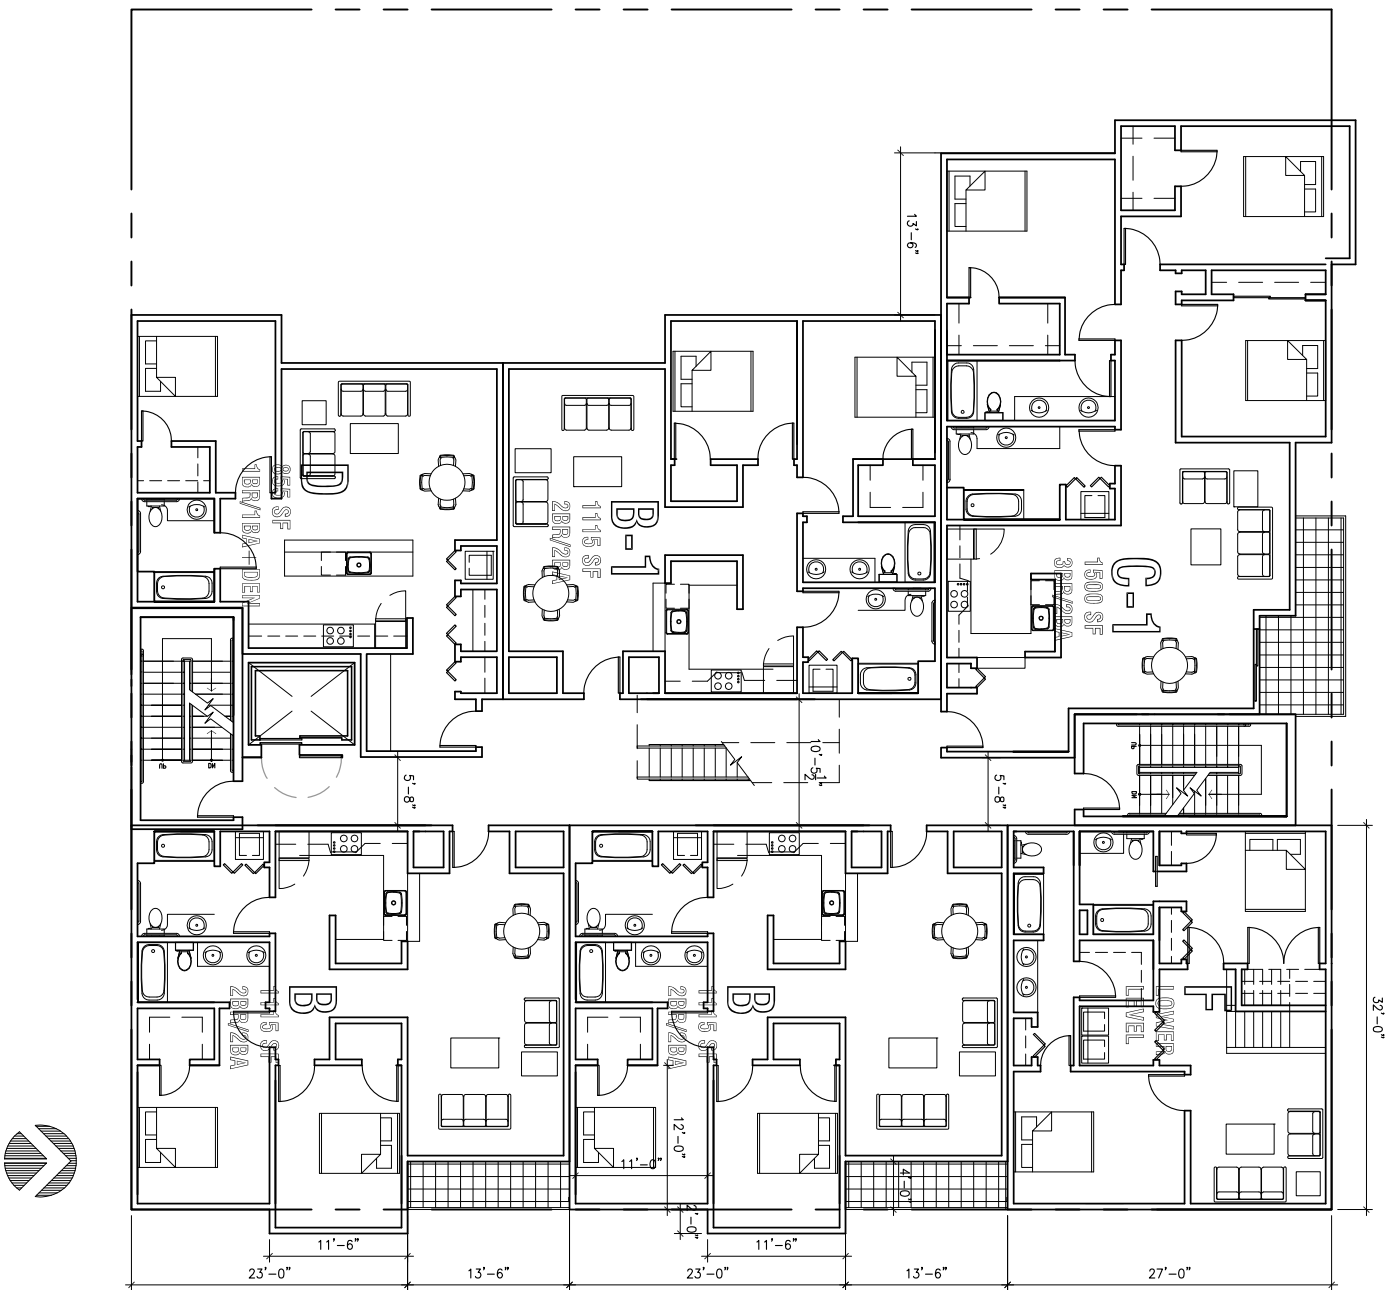

1 FOURTH LEVEL
1/16"=1'-0"

2 FIFTH LEVEL
1/16"=1'-0"

LEVY DESIGN PARTNERS INC
90 SOUTH PARK / SAN FRANCISCO / CA 94107 / T/ 415.777.0561 F / 415.777.5117

4550 MISSION STREET

4550 MISSION STREET

BLOCK/LOT: #
SAN FRANCISCO, CA
PROJECT NO. 05-23

SAN FRANCISCO/ARCHITECTURE/OAKLAND

DATE ISSUE

07-10-07 23 UNIT
56' HEIGHT

CONTACT:

SCALE: 1/16"=1'-0"

SHEET: PLANS

A2.3C